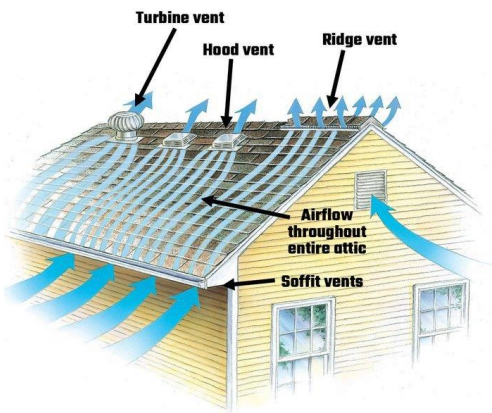

ROADRUNNER | ROOFING SUPPLY INC

Lower Homeowners AC Bill!

It is well known that Proper Ventilation will decrease the load on the homes air conditioners.

Ask us about our variety of Intake and Exhaust Ventilation that could add value to your next project and improve your customers household costs.

Don't forget to ask about a complete roofing ventilation Takeoff from O'hagin!